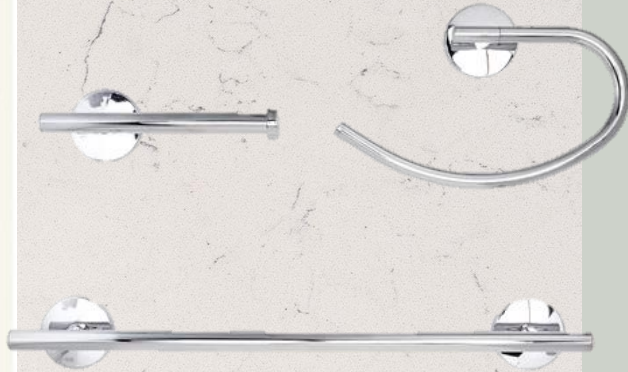

Mirror: Beveled Border Edge & Inset Lighting

Bath Accessories: Harney Boca Grande in Chrome

Faucets & Shower Trim: Peerless Westchester in Chrome

Paint: Sherwin Williams Alabaster SW7008

Master Shower

Shower Wall Tile:

3x12" Marlowe Cloud Gloss in White on Shower Walls

Grout: White

Main Bathroom Floor Tile:

12x24" JBT Statuary Matte

Brick Pattern

Grout: Birch

Shower Floor & Niche Tile:

Hyde Park Penny Round Matte Calacatta Gold

Grout: White

Bathroom #2

Countertop: : AeonQuartz Carolina Marmi

Cabinets: Homecrest Arbor Alpine w/ Rectangular Sinks

Cabinet Hardware: 105-96PC Gibson Pull in Polished Chrome

Mirror: Flat Polished Mirror, Length of Vanity, 42" H