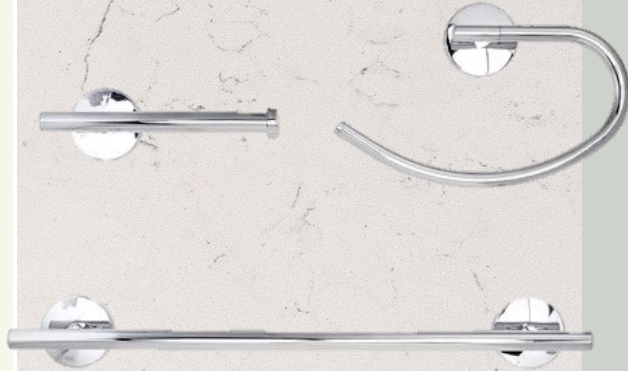

Mirror: Beveled Border Edge & Inset Lighting

Bath Accessories: Harney Boca Grande in Chrome

Faucets & Shower Trim: Peerless Westchester in Chrome

Paint: Sherwin Williams Alabaster SW7008

Master Shower

Shower Wall Tile:

Grout: White

Bathroom #2

Countertop: : AeonQuartz Carolina Marmi

Cabinets: Homecrest Arbor Alpine w/ Rectangular Sinks

Cabinet Hardware: 105-96PC Gibson Pull in Polished Chrome

Mirror: Flat Polished Mirror, Length of Vanity, 42" H

Lighting: 4439802-05 (CLG)

Bath Accessories: Harney Boca Grande in Chrome

Faucets & Shower Trim: Peerless Westchester in Chrome

Paint: Sherwin Williams Sea Salt SW6204

Tile: 12x24" Mayfair Suave Bianco

Bathroom #3

Countertop: : AeonQuartz Carolina Marmi

Cabinets: Homecrest Arbor Alpine w/ Rectangular Sinks

Cabinet Hardware: 105-96PC Gibson Pull in Polished Chrome

Mirror: Flat Polished Mirror, Length of Vanity, 42" H